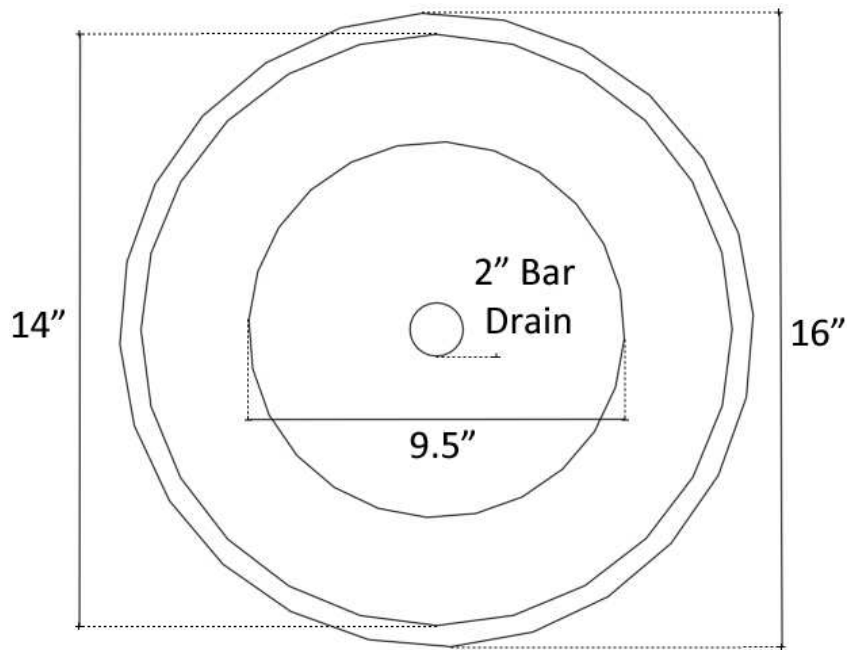

Description:

- Copper
- Drop-In or Undermount
- Use 2" Bar Drain
- Clean with mild soap
No abrasive chemicals

Available Finishes:

- DB** Dark Bronze
- WC** Weathered Copper
- PN** Polished Nickel
- SN** Satin Nickel
- PW** Pewter

Available Drains:

- D001** 2" Bar Drain

DIMENSIONS WILL VARY. DO NOT use this sheet as a guide for countertop cuts.